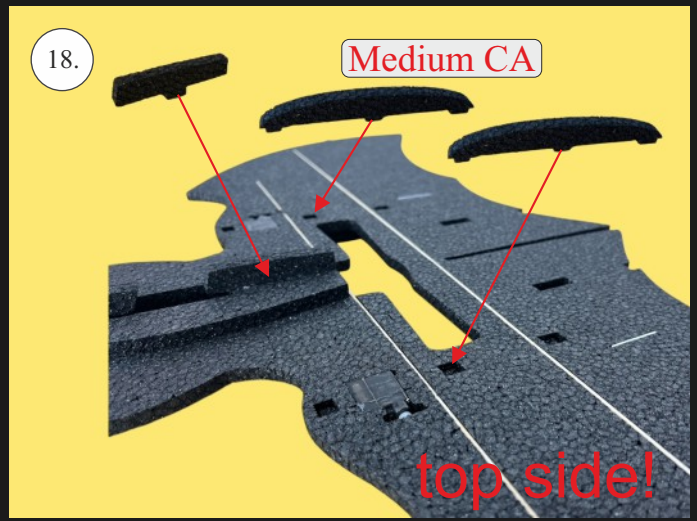

BAT MANUAL

25.

The CG is on these points!

26. OPTION!

Tune it with black marker!