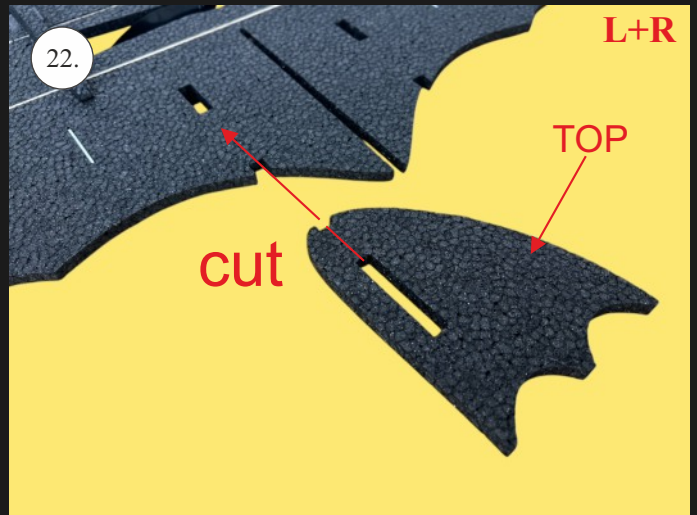

BAT MANUAL

25.

The CG is on these points!

26. OPTION!

Tune it with black marker!