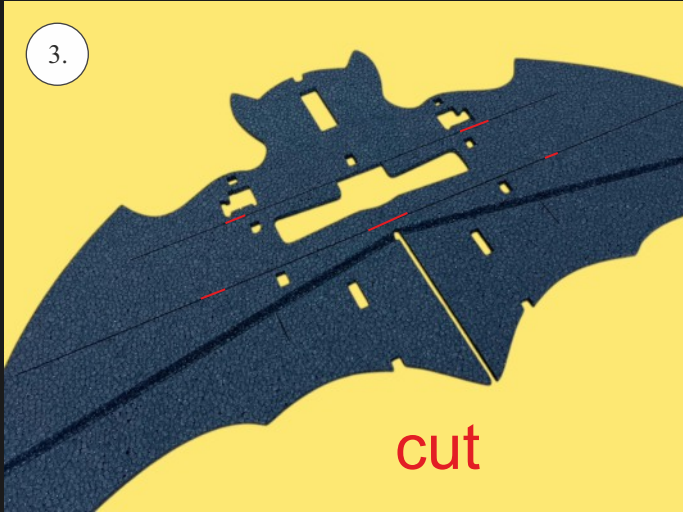

BAT MANUAL

25.

The CG is on these points!

26. OPTION!

Tune it with black marker!