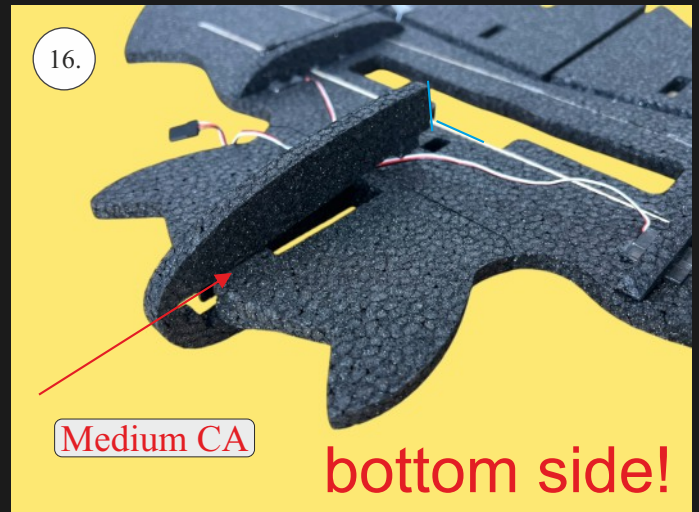

BAT MANUAL

25.

The CG is on these points!

26. OPTION!

Tune it with black marker!