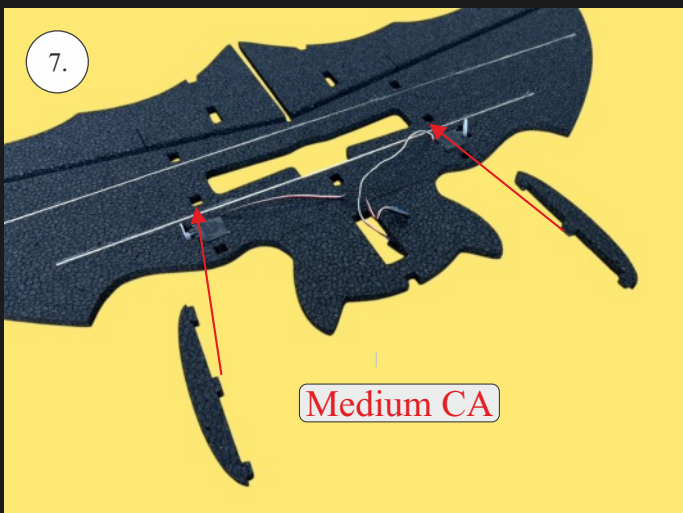

BAT MANUAL

25.

The CG is on these points!

26. OPTION!

Tune it with black marker!