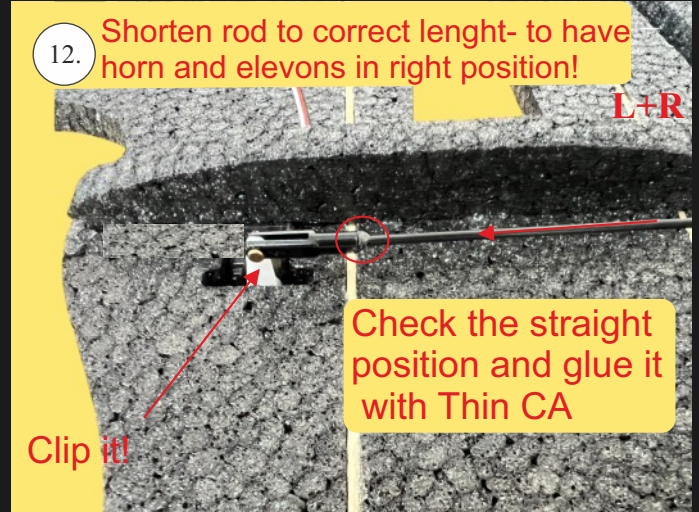

BAT MANUAL

25.

The CG is on these points!

26. OPTION!

Tune it with black marker!