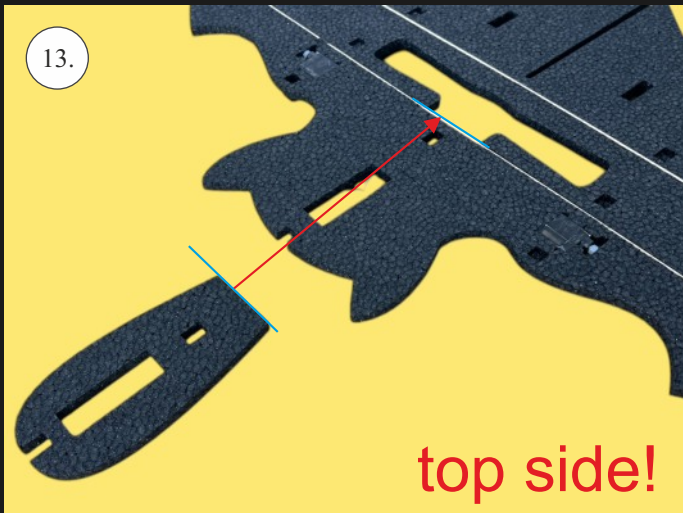

BAT MANUAL

25.

The CG is on these points!

26. OPTION!

Tune it with black marker!