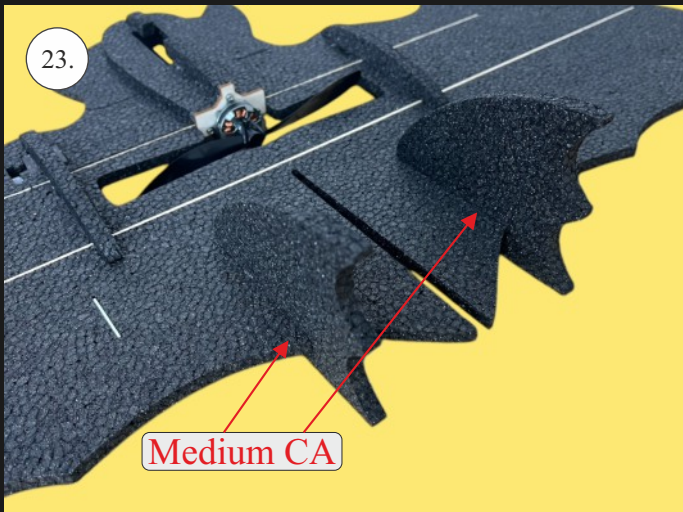

BAT MANUAL

25.

The CG is on these points!

26. OPTION!

Tune it with black marker!