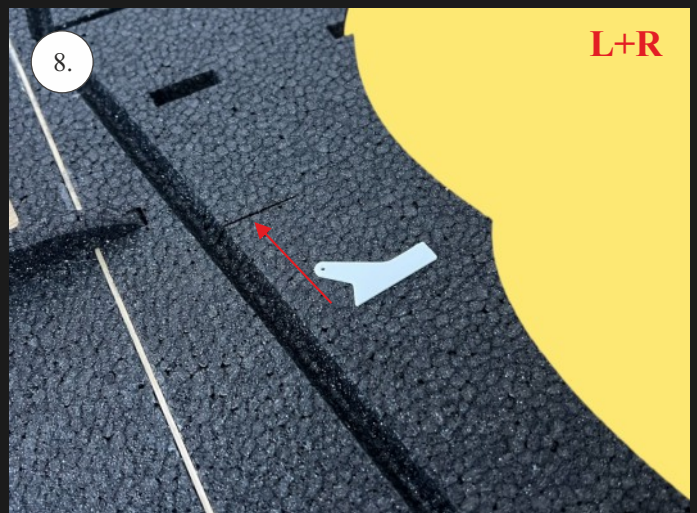

BAT MANUAL

25.

The CG is on these points!

26. OPTION!

Tune it with black marker!