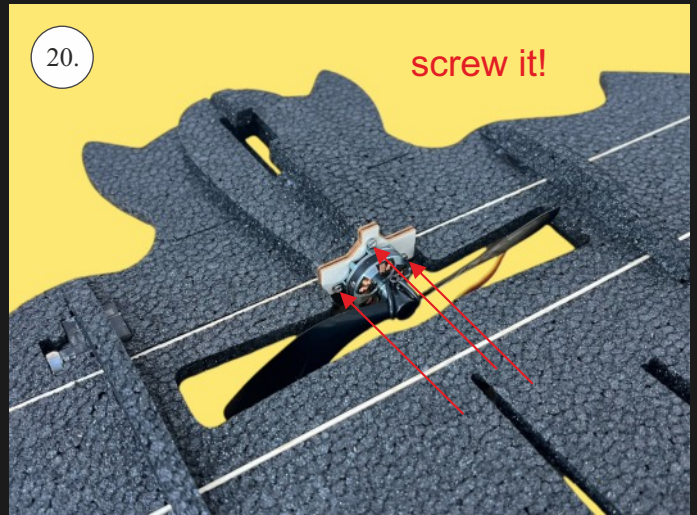

BAT MANUAL

25.

The CG is on these points!

26. OPTION!

Tune it with black marker!