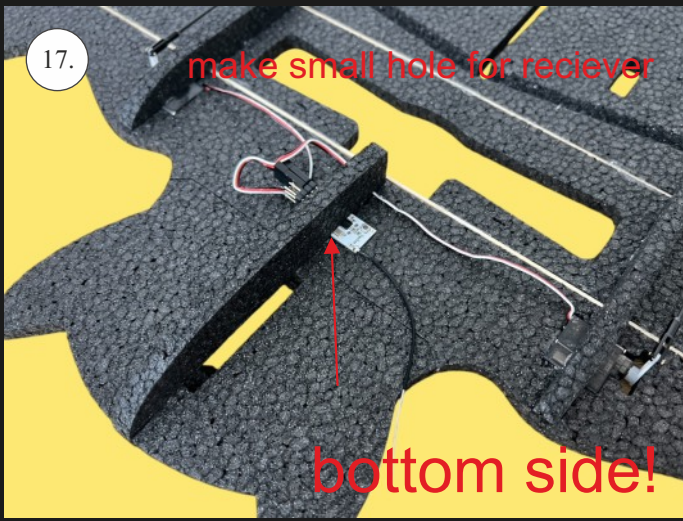

BAT MANUAL

25.

The CG is on these points!

26. OPTION!

Tune it with black marker!