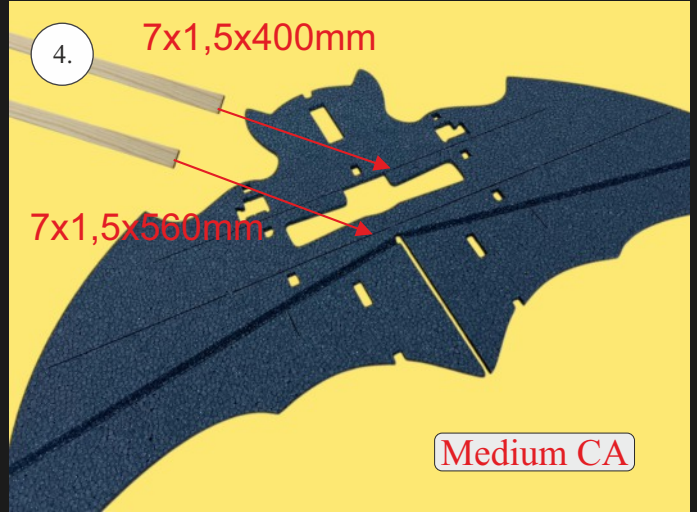

BAT MANUAL

25.

The CG is on these points!

26. OPTION!

Tune it with black marker!