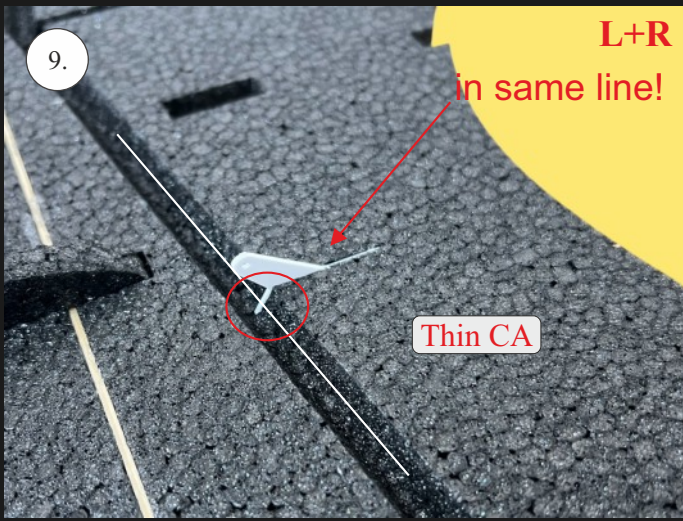

BAT MANUAL

25.

The CG is on these points!

26. OPTION!

Tune it with black marker!