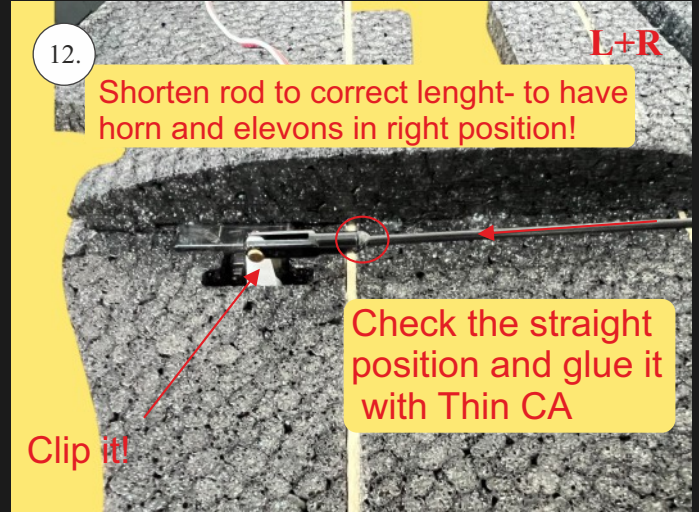

BAT MANUAL

25.

The CG is on these points!

26. OPTION!

Tune it with black marker!