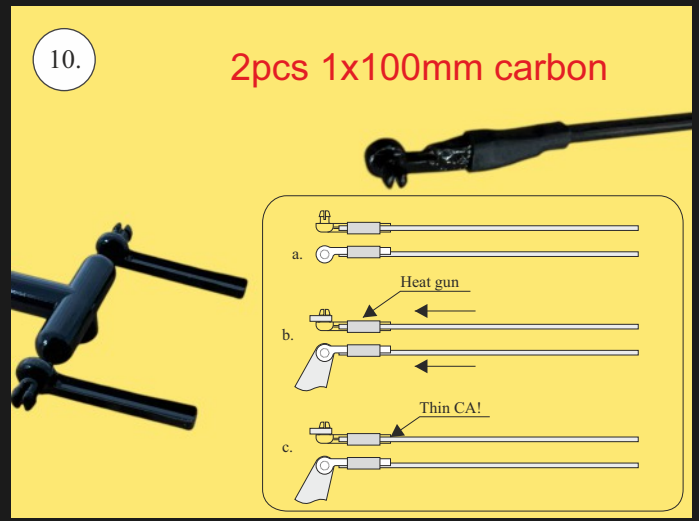

BAT MANUAL

25.

The CG is on these points!

26. OPTION!

Tune it with black marker!